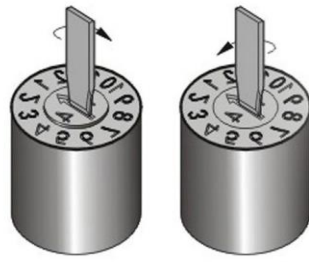

- 1、波珠结构，定位效果好;
- 2、箭头指示准确，使用波珠定位;

图1:安装
Install

图2:拆卸
Disassem

- 3、经济型，装配简单，内镶件不可更换;
- 4、以下规格依为标准，可依客户规格长度加工。

- 1、 It has ball structure with fit tightness;
- 2、 It has accurate arrow indication, and uses ball positioning;
- 3、 It is cost-effective, and easy to assemble
- 4、 The following specification is subject to, moreover, it can be processed according to the specification and length proposed by the customers.

Year&Months Year Months Days (1~31)

1st digit (0~3) 2nd digit (0~9) Shift (A~C) Blank

SIZES AVAILABLE:

D	3	4	5	6	8	10	12	16	20
L	6	6 / 8	8	8	10	10	12	14	14

Order Code: DC003-YM - QTY

Remark:

Custom made is available