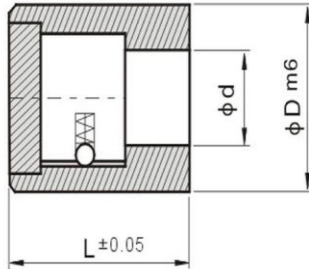

- 1、波珠结构，定位效果好;
- 2、箭头指示准确，使用波珠定位;

图1:安装
Install

图2:拆卸
Disassem

- 3、经济型，装配简单，内镶件不可更换;
- 4、以下规格依为标准，可依客户规格长度加工。

- 1、 It has ball structure with fit tightness;
- 2、 It has accurate arrow indication, and uses ball positioning;
- 3、 It is cost-effective, and easy to assemble
- 4、 The following specification is subject to, moreover, it can be processed according to the specification and length proposed by the customers.

Year&Months Year Months Days (1~31)

1st digit (0~3) 2nd digit (0~9) Shift (A~C) Blank

SIZES AVAILABLE:

D	3	4	5	6	8	10	12	16	20
L	6	6 / 8	8	8	10	10	12	14	14

Order Code: DC003-YM - QTY

Remark:

Custom made is available